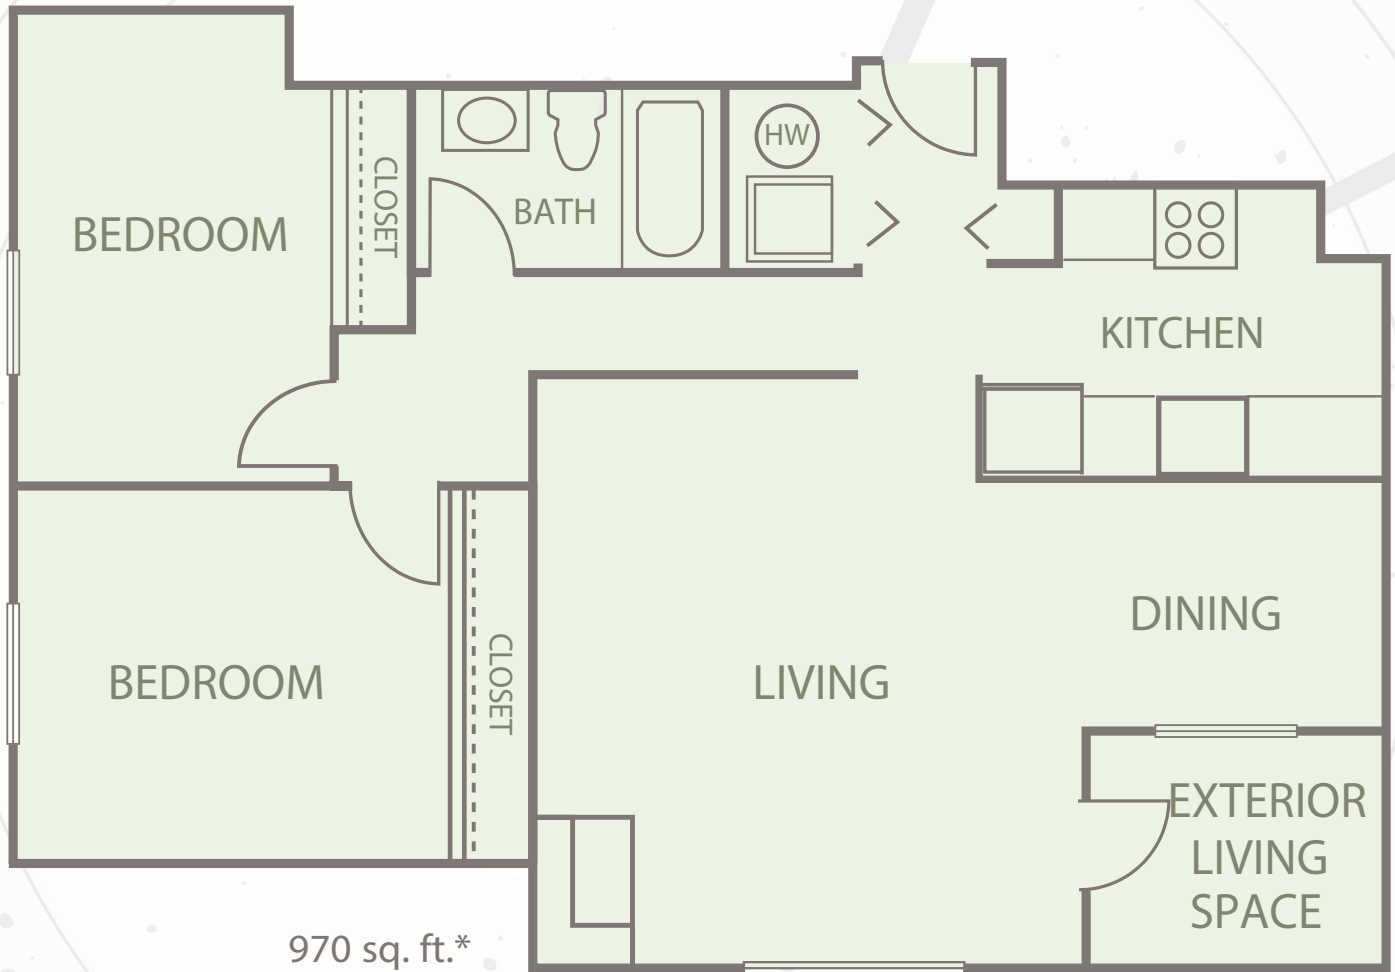

ClockTower

APARTMENT HOMES

Two Bedroom/One Bath

B8