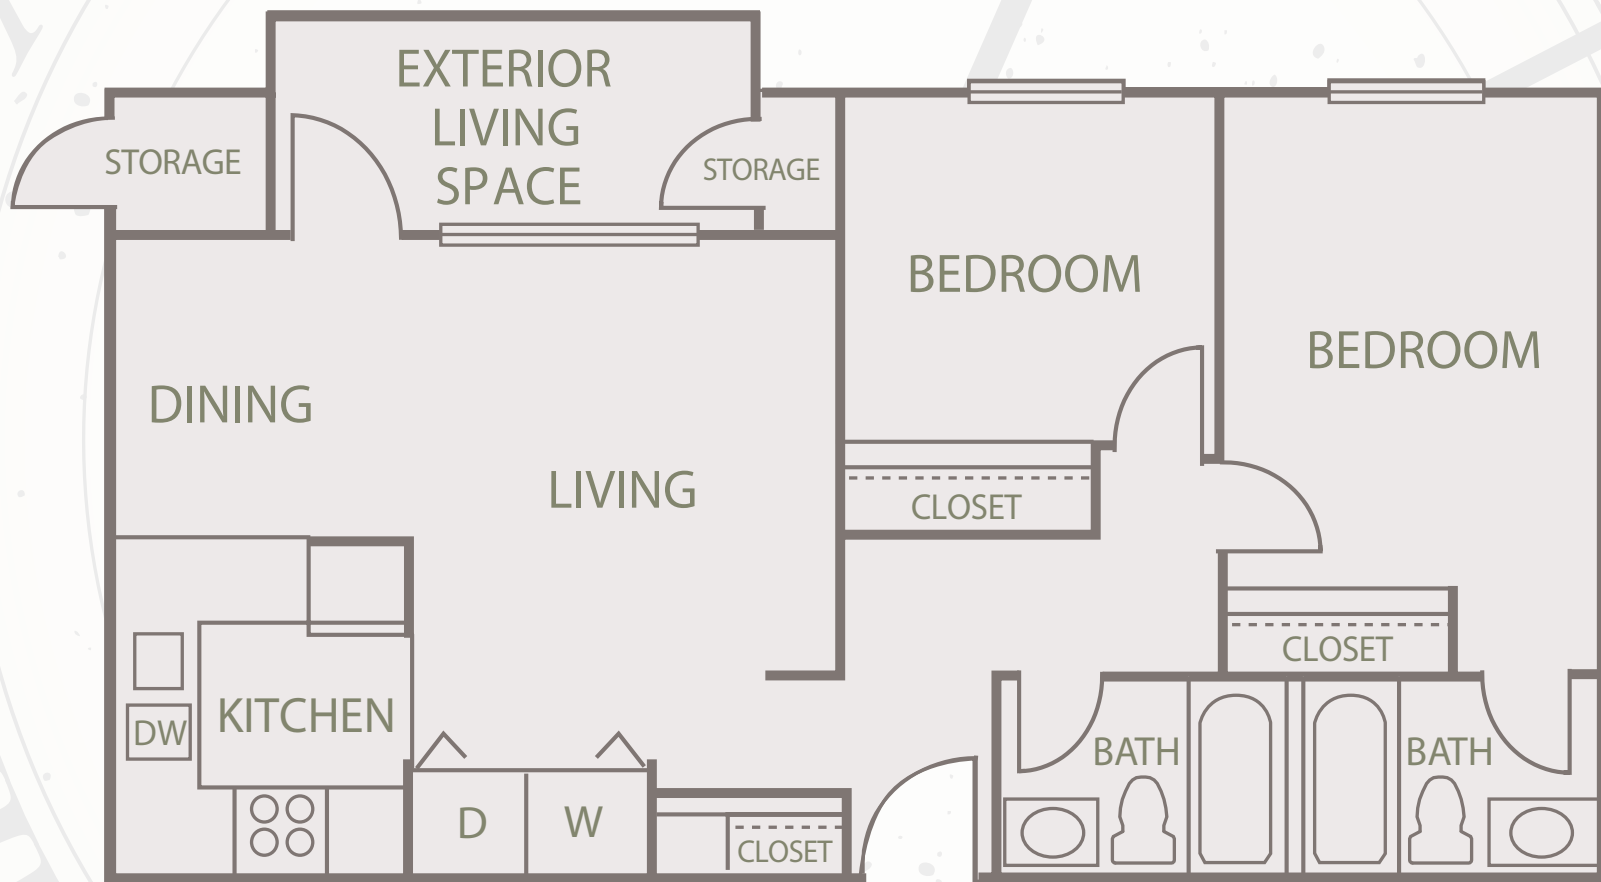

ClockTower

APARTMENT HOMES

Two Bedroom/Two Bath

840-919 sq. ft.*

Comfort